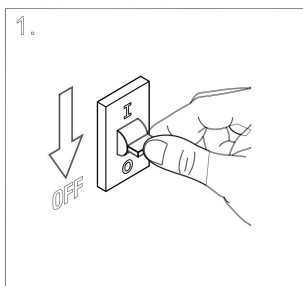

C066WL-01W

1xG9 50W

Model: C066WL-01B
Collection: Ceiling & Wall
Series: Rond
Wall Lamps

This product contains a light source of energy efficiency class