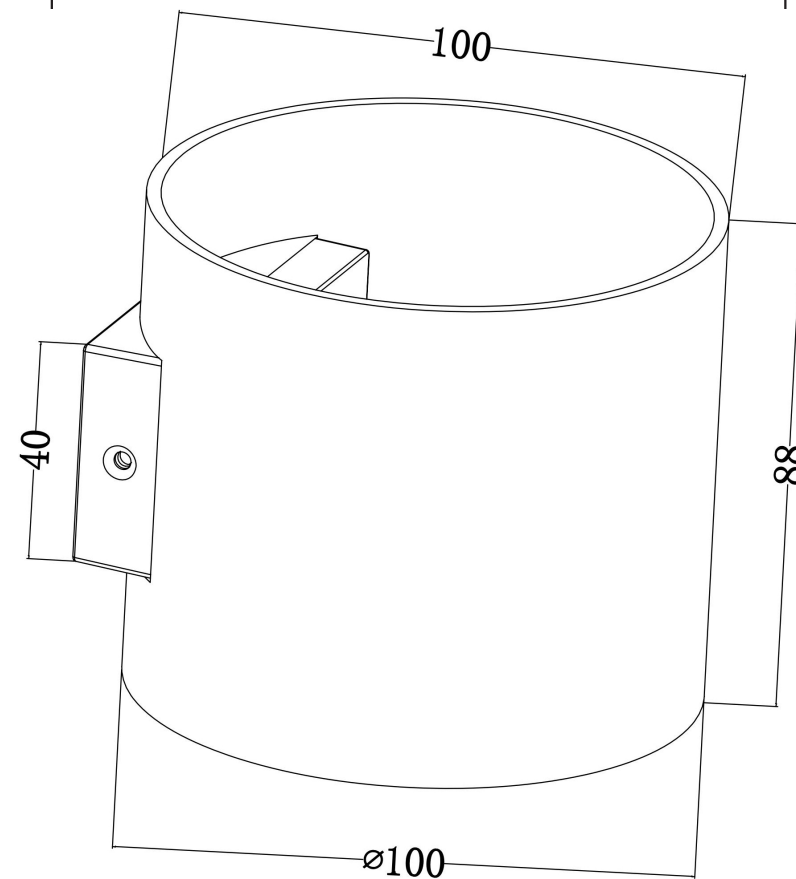

C066WL-01W

1xG9 50W

Model: C066WL-01B
Collection: Ceiling & Wall
Series: Rond
Wall Lamps

This product contains a light source of energy efficiency class