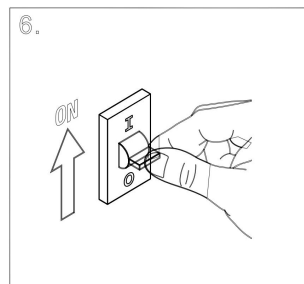

C066WL-01W

1xG9 50W

Model: C066WL-01B
Collection: Ceiling & Wall
Series: Rond
Wall Lamps

This product contains a light source of energy efficiency class