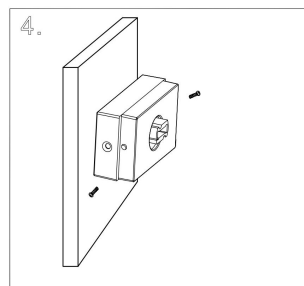

C066WL-01W

1xG9 50W

Model: C066WL-01B
Collection: Ceiling & Wall
Series: Rond
Wall Lamps

This product contains a light source of energy efficiency class