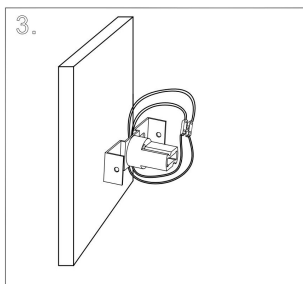

C066WL-01W

1xG9 50W

Model: C066WL-01B
Collection: Ceiling & Wall
Series: Rond
Wall Lamps

This product contains a light source of energy efficiency class