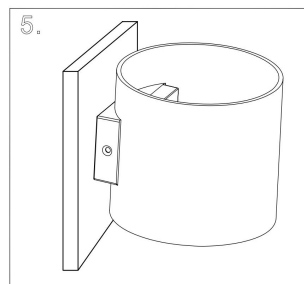

C066WL-01W

1xG9 50W

Model: C066WL-01B
Collection: Ceiling & Wall
Series: Rond
Wall Lamps

This product contains a light source of energy efficiency class