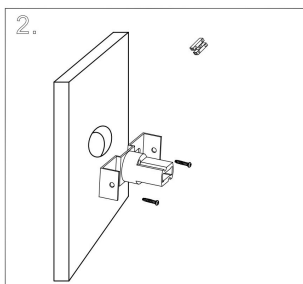

C066WL-01W

1xG9 50W

Model: C066WL-01B
Collection: Ceiling & Wall
Series: Rond
Wall Lamps

This product contains a light source of energy efficiency class